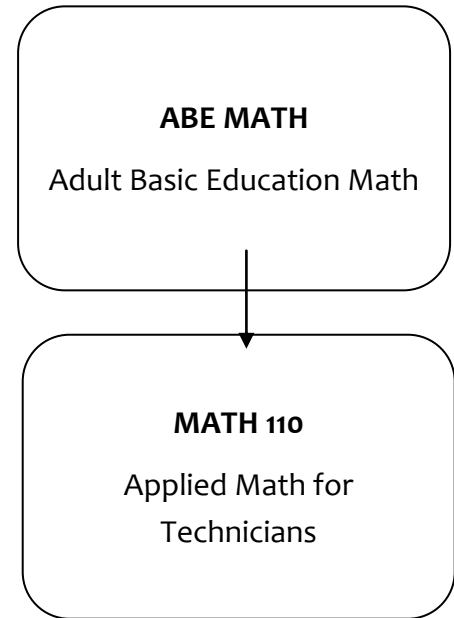

# Professional Technical Math Pathways

Program	
Accounting	Network Administration
Business Information Technology	NW Wine Academy
IT Systems Specialist	Supervision and Management
Medical Office Clerk	Welding

Program	
Autobody Collision	Diesel & Heavy Equip.
Automotive Technology	Horticulture
Culinary	

- **Aviation Airframe/Aviation Powerplant Mechanic** requires a minimum COMPASS math score of 54 Pre-Algebra. Math coursework is integrated within AMT curriculum.
- **Engineering Technology** requires a minimum COMPASS math score of 71 Algebra. Students must complete through MATH 152 Calculus II
- **Computer Aided Drafting** math coursework is integrated within the Computer Aided Drafting curriculum.