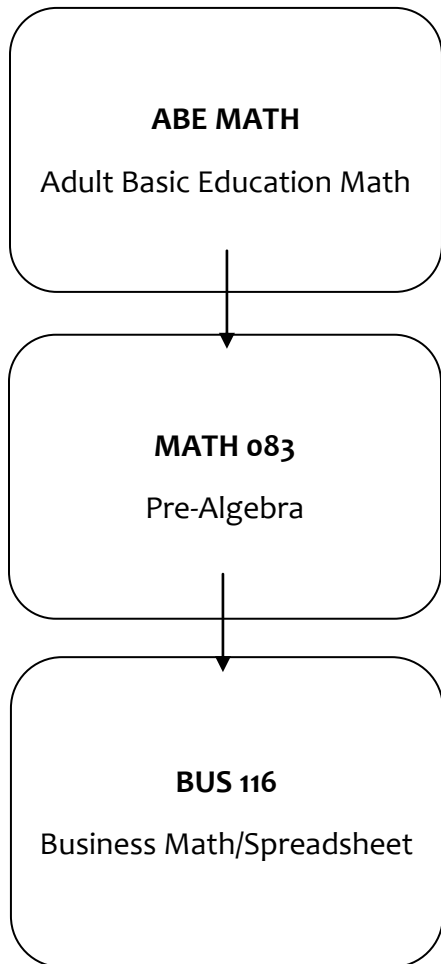

# Professional Technical Math Pathways

Program	
Accounting	Network Administration
Business Information Technology	NW Wine Academy
IT Systems Specialist	Supervision and Management
Medical Office Clerk	Welding

Program	
Autobody Collision	Diesel & Heavy Equip.
Automotive Technology	Horticulture
Culinary	

- **Aviation Airframe/Aviation Powerplant Mechanic** requires a minimum COMPASS math score of 54 Pre-Algebra. Math coursework is integrated within AMT curriculum.
- **Engineering Technology** requires a minimum COMPASS math score of 71 Algebra. Students must complete through MATH 152 Calculus II
- **Computer Aided Drafting** math coursework is integrated within the Computer Aided Drafting curriculum.